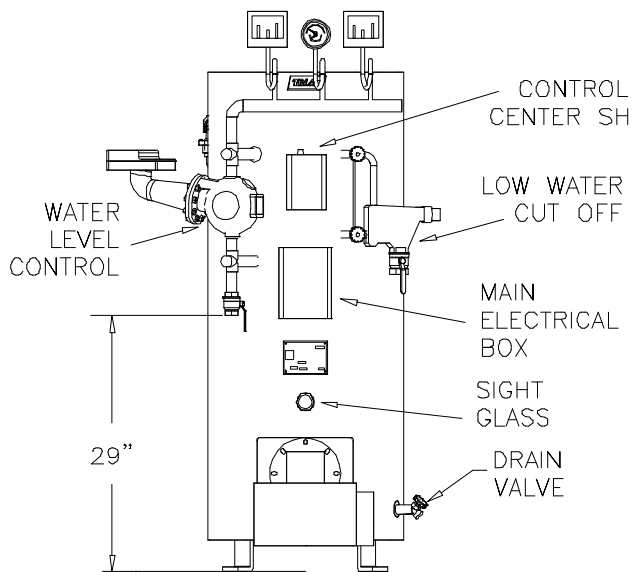

Note: Dimensions subject to change without notice.
For ATM boiler, flue is 9+ out the top, 6+if oil burner.