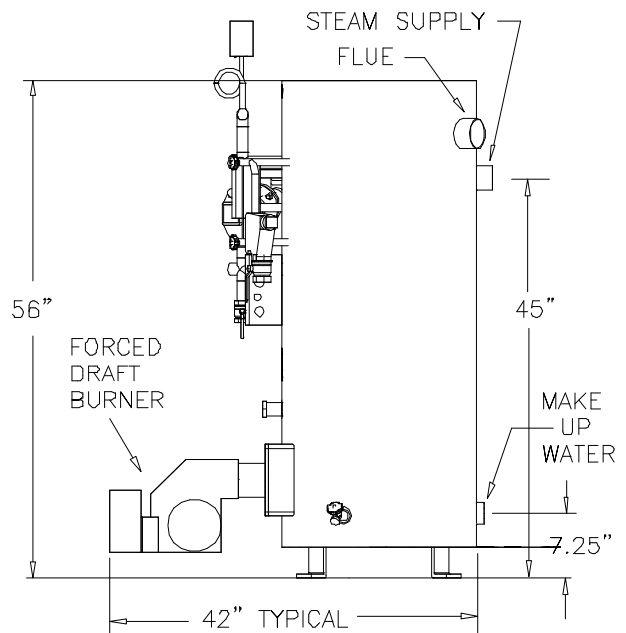

West Chicago, IL 60185
Phone: 630-562-2700
www.triadboiler.com

TRIAD BOILER SYSTEMS, INC. SERIES 300 STEAM BOILER

Note: Dimensions subject to change without notice.
For ATM boiler, flue is 9+ out the top, 6+if oil burner.

STANDARD EQUIPMENT:

Forced Draft Burner (UL Listed)
L404A-1354 Pressure Control
L404C-1147 High Limit, Manual Reset
Siphon Loops
150 Water Level Control
67 Low Water Cut-Off, Manual Reset
Honeywell Control Relay
Gauge Glass Assembly
Pressure Gauge
Operating Light
15 psi Relief Valve
Vessel Pressure Rating of 125 PSI