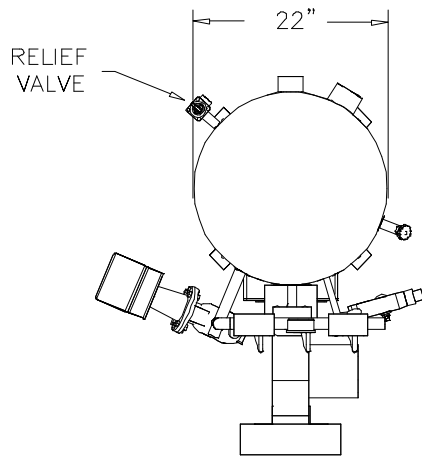

West Chicago, IL 60185
Phone: 630-562-2700
www.triadboiler.com

TRIAD BOILER SYSTEMS, INC. SERIES 300 STEAM BOILER

Note: Dimensions subject to change without notice.
For ATM boiler, flue is 9+ out the top, 6+if oil burner.