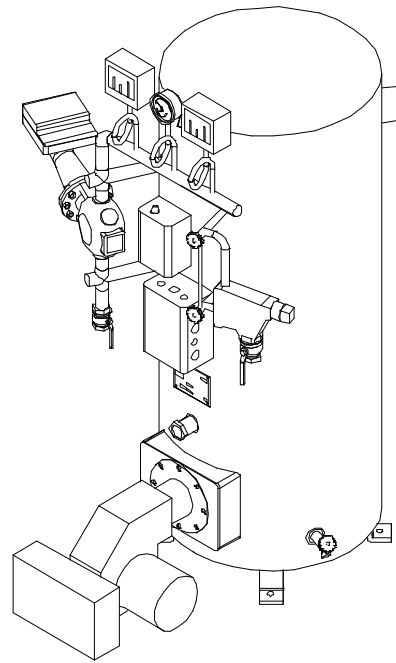

West Chicago, IL 60185
Phone: 630-562-2700
www.triadboiler.com

TRIAD BOILER SYSTEMS, INC. SERIES 300 STEAM BOILER

Note: Dimensions subject to change without notice.
For ATM boiler, flue is 9+ out the top, 6+if oil burner.

STANDARD EQUIPMENT:

Forced Draft Burner (UL Listed)
L404A-1354 Pressure Control
L404C-1147 High Limit, Manual Reset
Siphon Loops
150 Water Level Control
67 Low Water Cut-Off, Manual Reset
Honeywell Control Relay
Gauge Glass Assembly
Pressure Gauge
Operating Light
15 psi Relief Valve
Vessel Pressure Rating of 125 PSI